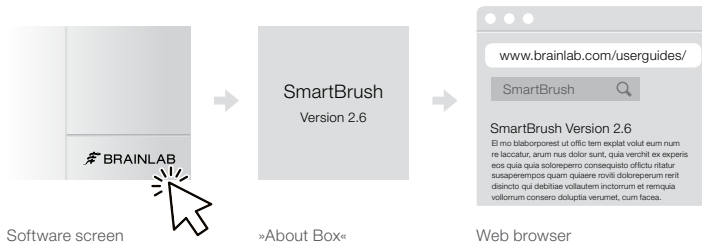

Additional Information

Select the Brainlab logo in the software to find your software name and version.
Using this information, identify your user guide on the website (brainlab.com/userguides).

If you still require a printed copy, you can print your own at any time using the PDF button on the user guide website. Alternatively, fill out the request form in the FAQ section or call Brainlab support. Printed copies are available at no cost and within 7 calendar days.

Online

Print – Website

Print – Hotline

+49 89 99 15 68 1044
+ 1 (800) 597-5911

support@brainlab.com
us.support@brainlab.com