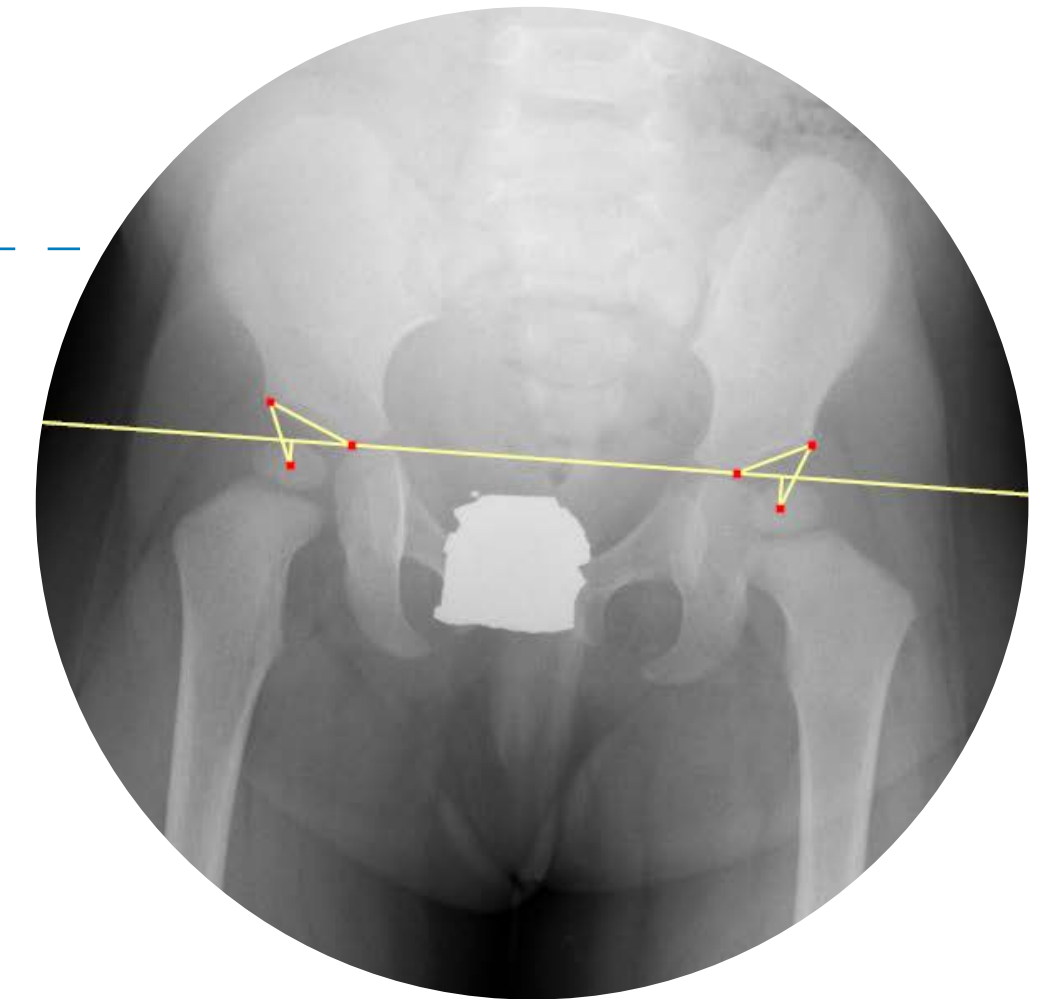

### COMPREHENSIVE LIMB DEFORMITY ANALYSIS AND CORRECTION PLANNING

- Auto-deformity wizard automatically outputs detailed unilateral and bilateral anatomical measurements
- Quickly compare measurement results to normative standards
- Simulate corrective procedures, including osteotomies and full realignment
- Integrated growth calculator

### TAYLOR SPATIAL FRAME™ MODULE VISUALLY SIMULATES THE CORRECTIVE PROCEDURE

- Quickly define the geometric relations between Taylor Spatial Frame ring and the osteotomy line
- Auto-alignment feature enables easy planning and visualization of corrections
- Determine deformity angulation and translation, frame mounting, and at-risk structure parameters
- Input results to [taylorspatialframe.com](http://taylorspatialframe.com) to determine the prescription

### PEDIATRIC HIP DEFORMITY ANALYSIS

The hip deformity analysis wizard allows you to select the module that fits the patient's bone age. An illustrated wizard will guide you step by step through the landmark selection. Calculated measurements can be displayed on the image, including Hilgenreiner Angle, Central Edge Angle and Reimer's Index.