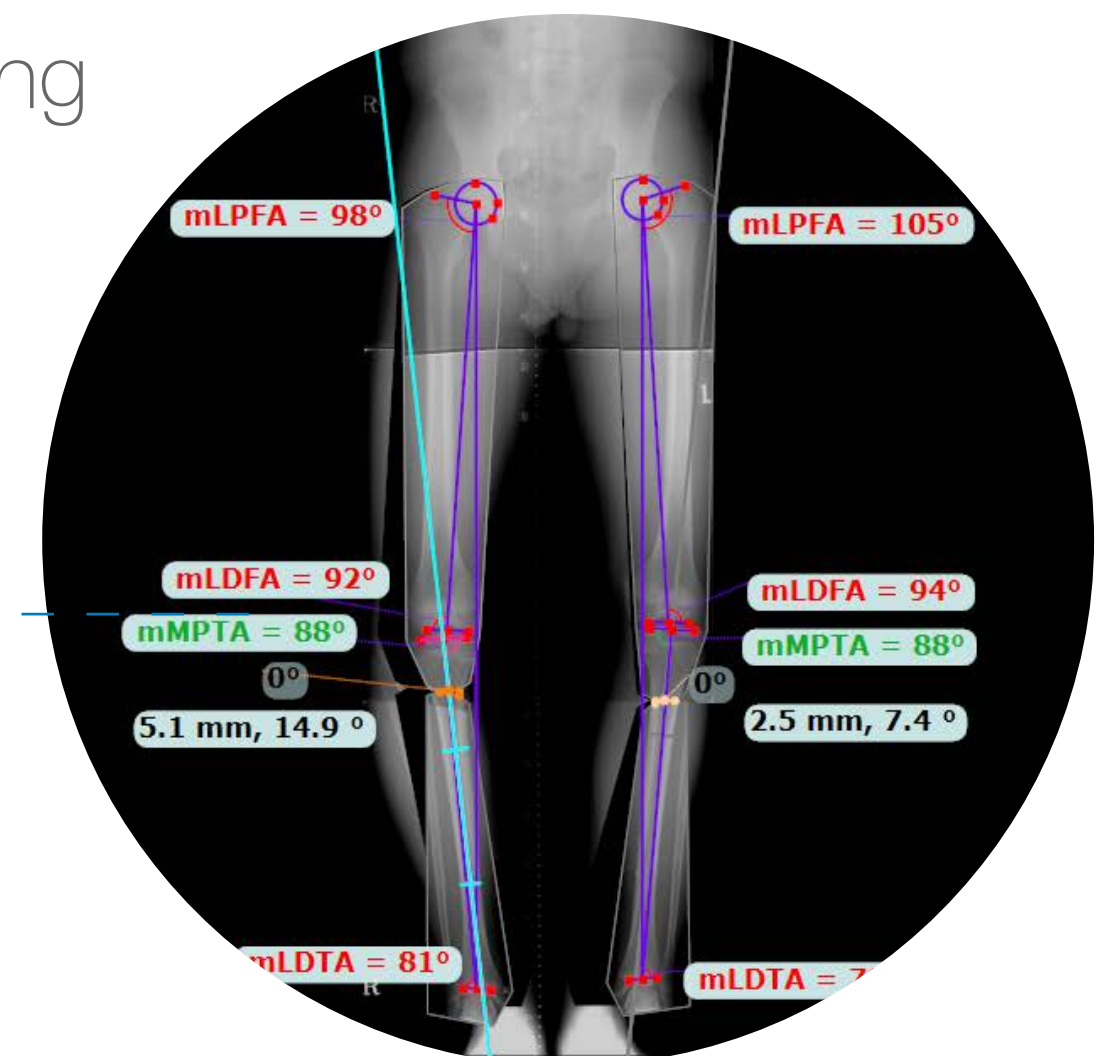

## DEFORMITY CORRECTION

Angle (°)	Pre		Normal	Post	
	Rt	Lt		Rt	Lt
mLPFA	106	107	85-90	106	107
mLDFA	93	93	85-90	93	93
mMPTA	75	83	85-90	88	88
mLDTA	81	84	86-92	79	83
JLCA	3	4	0-2	3	4

Length (mm)	Rt	Lt	Discrepancy		Rt	Lt
			Pre	Post		
MAD	68	43			27	29
Femur	415	413	2	2	415	413
Tibia	329	330	1	2	333	331
Total Length	738	744	6	5	753	748

Show Limb Alignment Analysis  
 Show CORA Lines  
 Auto Alignment Mode:  
 Full Alignment     Rotation Only  
   

### COMPREHENSIVE LIMB DEFORMITY ANALYSIS AND CORRECTION PLANNING

- Auto-deformity wizard automatically outputs detailed unilateral and bilateral anatomical measurements
- Quickly compare measurement results to normative standards
- Simulate corrective procedures, including osteotomies and full realignment
- Integrated growth calculator

### TAYLOR SPATIAL FRAME™ MODULE VISUALLY SIMULATES THE CORRECTIVE PROCEDURE

- Quickly define the geometric relations between Taylor Spatial Frame ring and the osteotomy line
- Auto-alignment feature enables easy planning and visualization of corrections
- Determine deformity angulation and translation, frame mounting, and at-risk structure parameters
- Input results to [taylorspatialframe.com](http://taylorspatialframe.com) to determine the prescription