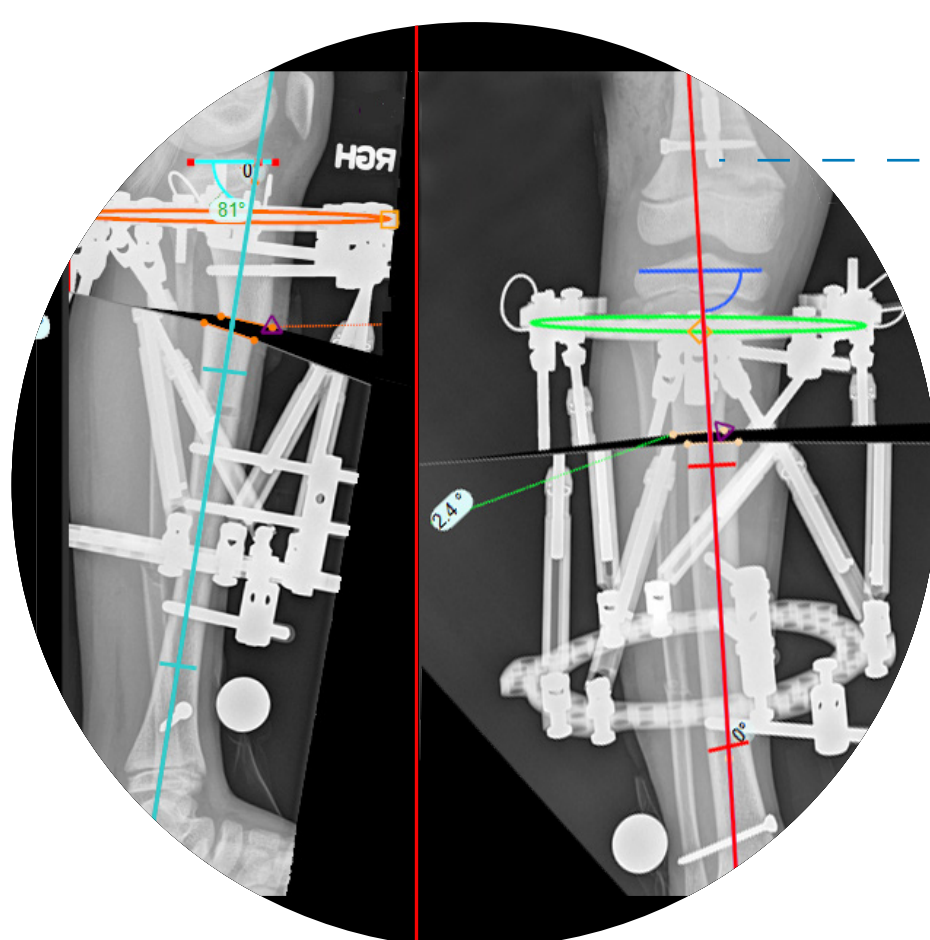

Show Limb Alignment Analysis  
 Show CORA Lines  
 Auto Alignment Mode:  
 Full Alignment     Rotation Only  
   

### COMPREHENSIVE LIMB DEFORMITY ANALYSIS AND CORRECTION PLANNING

- Auto-deformity wizard automatically outputs detailed unilateral and bilateral anatomical measurements
- Quickly compare measurement results to normative standards
- Simulate corrective procedures, including osteotomies and full realignment
- Integrated growth calculator

### TAYLOR SPATIAL FRAME™ MODULE VISUALLY SIMULATES THE CORRECTIVE PROCEDURE

- Quickly define the geometric relations between Taylor Spatial Frame ring and the osteotomy line
- Auto-alignment feature enables easy planning and visualization of corrections
- Determine deformity angulation and translation, frame mounting, and at-risk structure parameters
- Input results to [taylorspatialframe.com](http://taylorspatialframe.com) to determine the prescription

### PEDIATRIC HIP DEFORMITY ANALYSIS

The hip deformity analysis wizard allows you to select the module that fits the patient's bone age. An illustrated wizard will guide you step by step through the landmark selection. Calculated measurements can be displayed on the image, including Hilgenreiner Angle, Central Edge Angle and Reimer's Index.